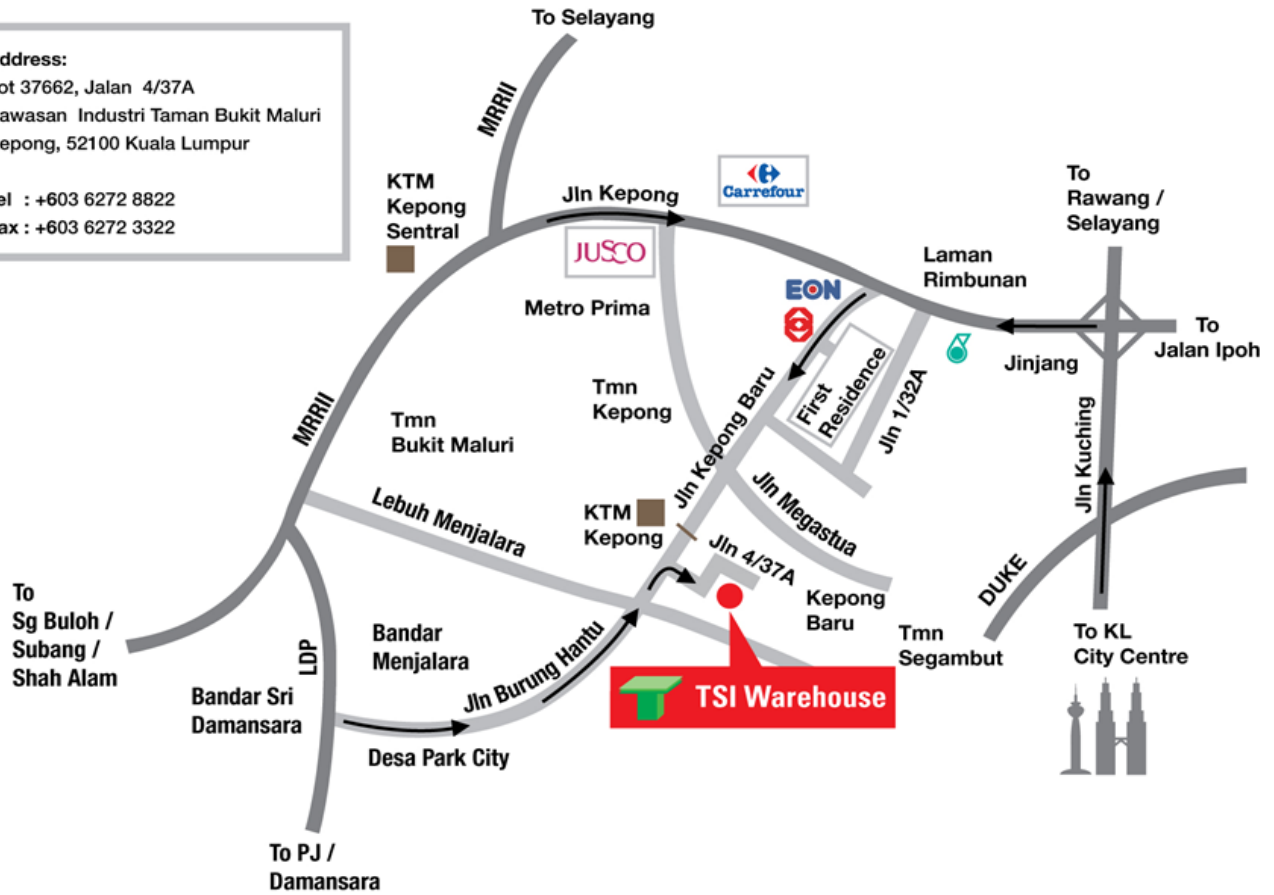

To server you better, our warehouse will be relocated to:-

Address:
Lot 37662, Jalan 4/37A
Kawasan Industri Taman Bukit Maluri
Kepong, 52100 Kuala Lumpur

Tel : +603 6272 8822
Fax : +603 6272 3322

Effective 1st July 2009