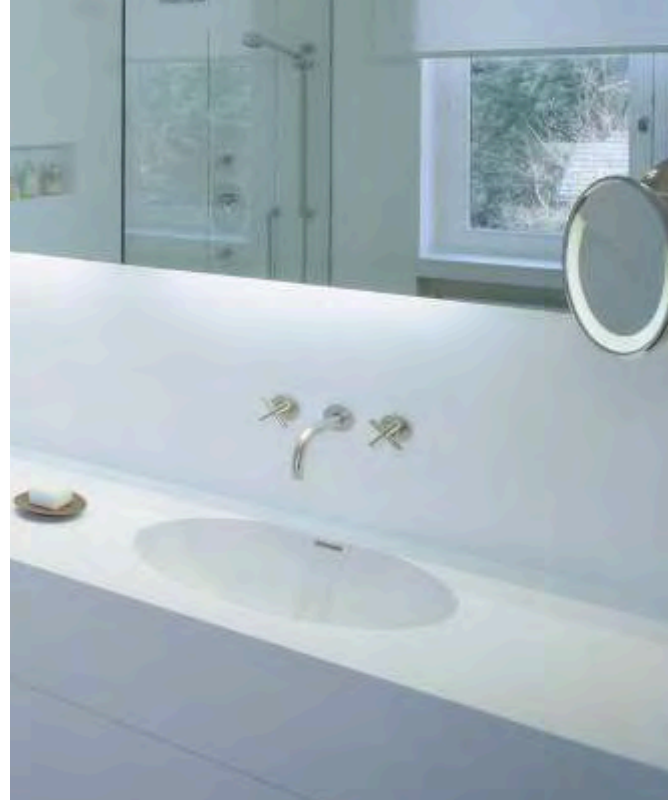

Now RM1,900!

All Vanity Bowls and Kitchen Sinks are available in Glacier White.
Measurements are inside bowl dimensions : Length x Width x Depth.

Now
RM450!
p.f.r.

CORIAN®

PRIVATE collection

Cirrus White
Tight, fluid, random veins in a mixture of whites.